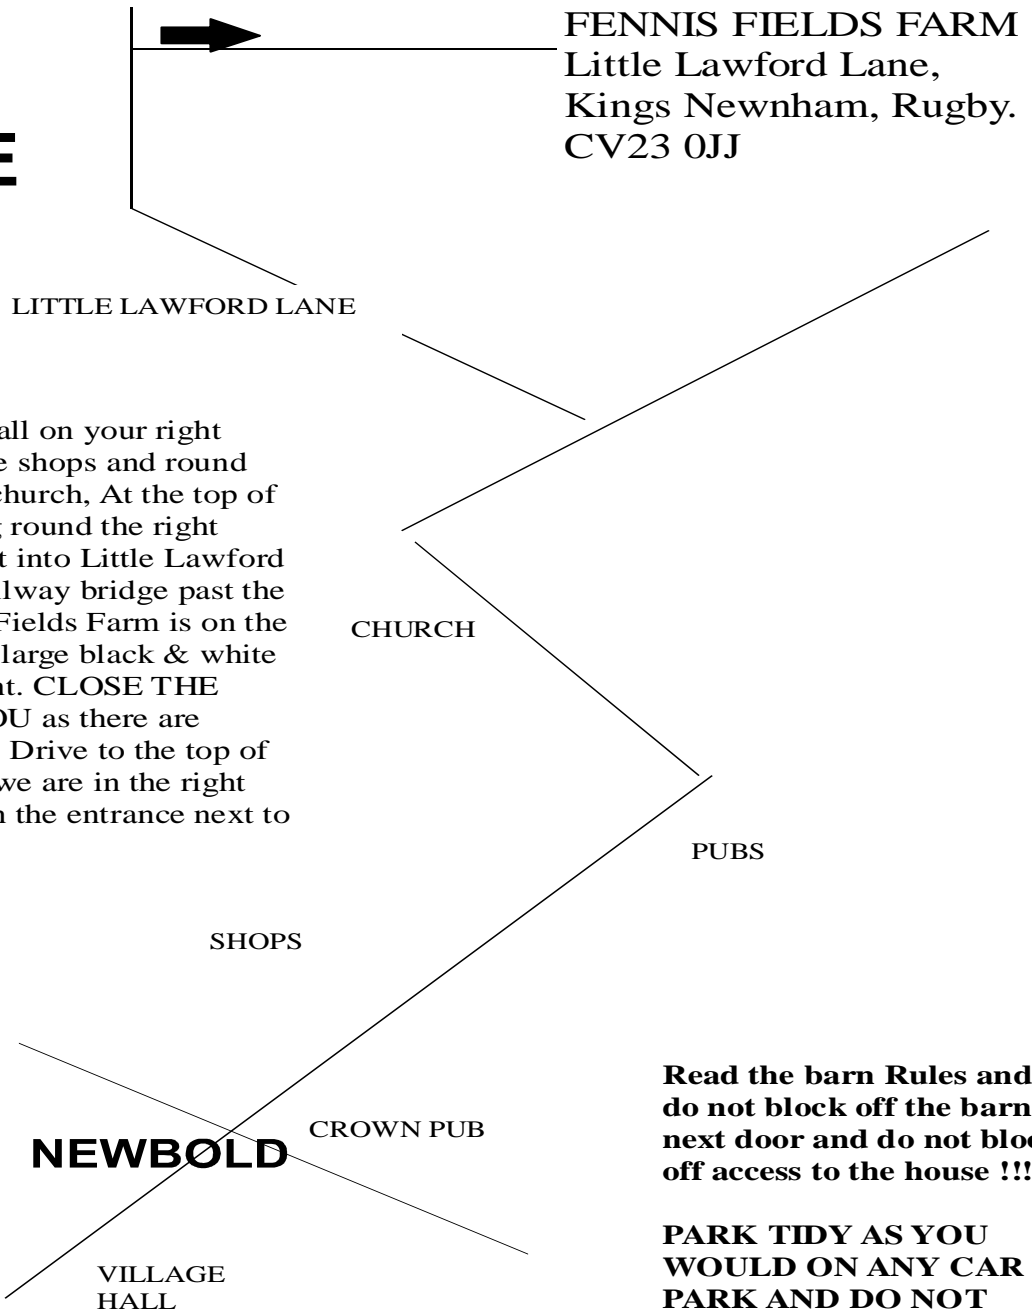

Directions below are from Newbold which is signposted off the main road into Rugby from Junction 1 of the M6, Follow signs for Rugby then turn right at the roundabout after the Ford & Vauxhall garages and follow the directions below.

**WE
ARE
HERE**

**Read the barn Rules and
do not block off the barn
next door and do not block
off access to the house !!!!!**

**PARK TIDY AS YOU
WOULD ON ANY CAR
PARK AND DO NOT
WASTE SPACE**

**DOGS ON LEAD IN THE CAR PARK AT ALL TIMES. - EXERCISE AREA WILL BE SIGNPOSTED.
PICK UP AND TAKE HOME WITH YOU
DO NOT WANDER OFF IN TO THE FIELDS OR THE FARM**